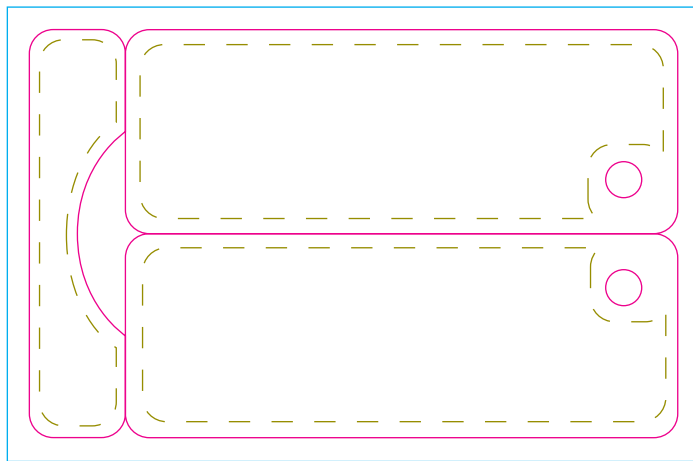

2 Up Keytags

Total size: 3 ³/₈" x 2 ¹/₈"

BLEED (1/8" around whole unit)

CARD

SAFETY AREA (All text and important images must be inside)

FRONT

BACK